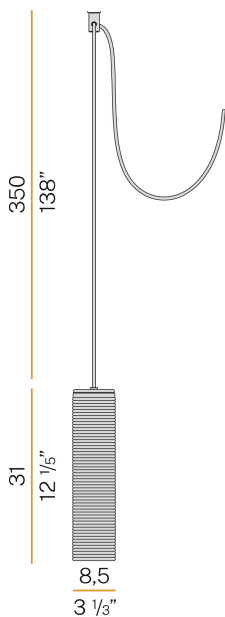

PANZERI

Clio

220-240V AC

M09477.000.0200

mat brass/green diffuser

Data sheet

CODE	M09477.000.0200
SYSTEM POWER CONSUMPTION	max 57W
LIGHT SOURCE	LED retrofit / halogen
LIGHT SOURCE KIT	* included
COMPATIBLE SOURCES	LED retrofit bulb 8W E27 2700K Ra80 1050lm (no dimming) * / max 57W E27
COLOUR TEMPERATURE	2700K Ra>80
LIGHT DISTRIBUTION	diffused
POWER SUPPLY	220-240V AC
FREQUENCY	50/60Hz
NOMINAL LUMINOUS FLUX	1050lm
WEIGHT	1,15 Kg
PROTECTION DEGREE	IP20
COLOUR TOLLERANCES	SDCM <6
PACKING DIMENSIONS (CM)	0,0 x 0,0 x 0,0

Multiple suspension lighting fixture for interiors, with direct and indirect light emission. Structure in pressed rough aluminium and pickled sheet metal in polyacrylic paint. Diffuser in blown glass with white, crystal, steel, amber, bronze, tobacco or green ribbing finish.

Pickled sheet metal closing disk in black or mat brass polyacrylic paint. 3,5m (137,8") long suspension and power cable in PVC with black fabric covering. Provided without power canopy, complete with polycarbonate hook.

Technical drawing